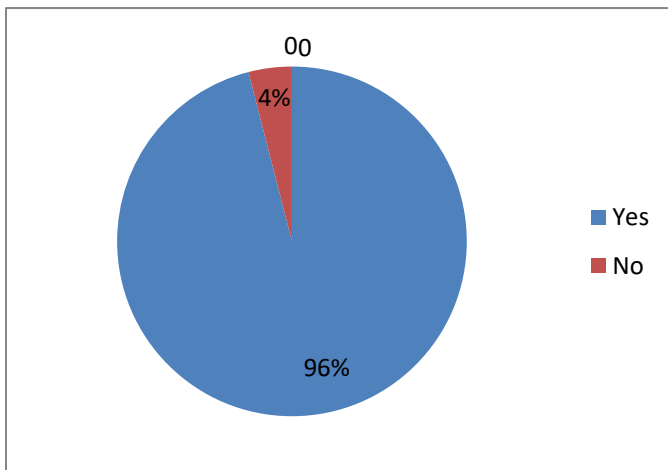

4. Does the college contribute to the inculcation of ethical values in the students?

5. Does the college promote the students interest in extracurricular activities according to their aptitude?

6. Is the college atmosphere helpful in developing spiritual and moral values among the students?

7. Does the college exhibit a high standard in the maintenance of discipline?

8. Do you feel that the students are safe in the campus?

9. What is your assessment of the overall activities of the college?