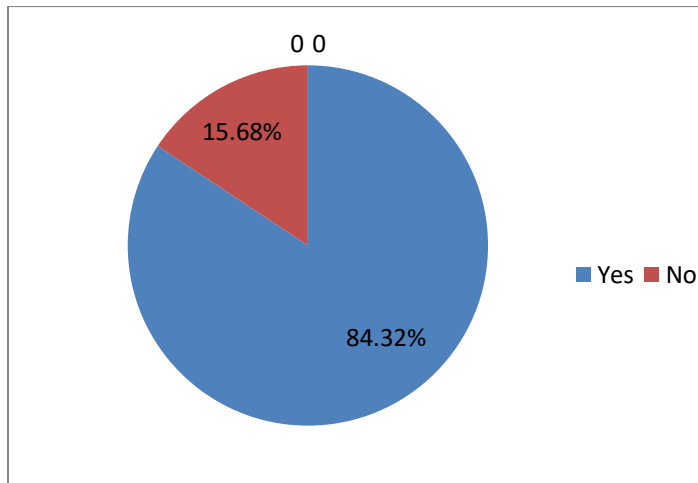

1. Are you satisfied with the teaching standard of the college?