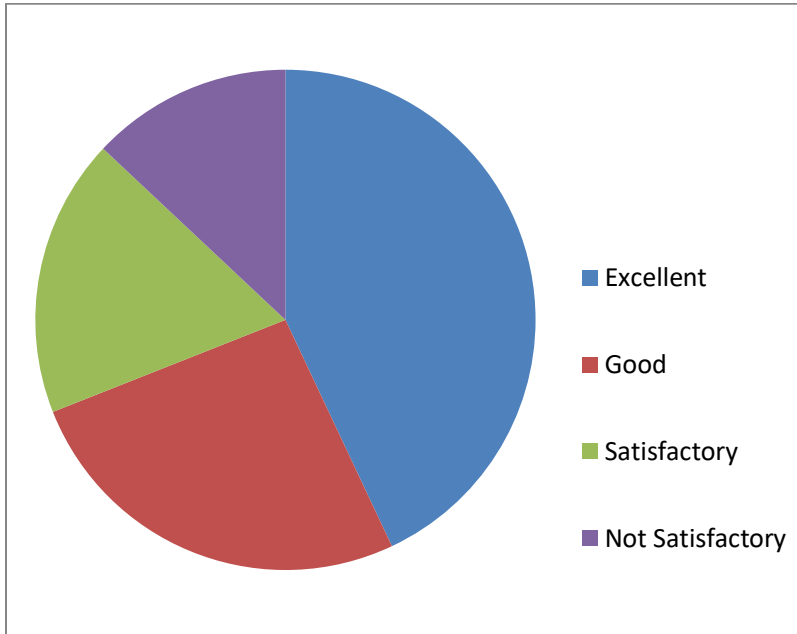

4. Does the college contribute to the inculcation of ethical values in the students?

5. Does the college promote the students interest in extracurricular activities according to their aptitude?

6. Is the college atmosphere helpful in developing spiritual and moral values among the students?

7. Does the college exhibit a high standard in the maintenance of discipline?

8. Do you feel that the students are safe in the campus?

9. What is your assessment of the overall activities of the college?