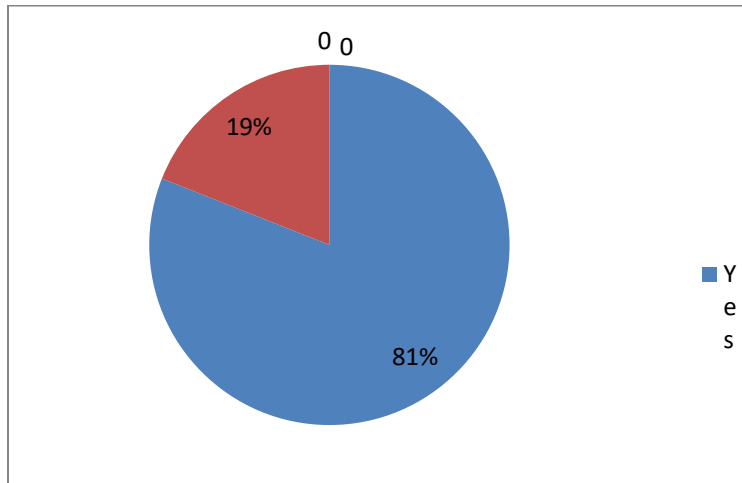

Sree Narayana Guru College Chelannur

Feedback from the parents – 2017–2018

Feedbacks from parents were collected using questionnaire issued while conducting PTA meeting. The following questions were included in the questionnaire.

1. Are you satisfied with the teaching standard of the college?
2. Do you have the opinion that the college strive for the academic excellence of the students?
3. Does the college helps in developing social consciousness among the student?
4. Does the college contribute to the inculcation of ethical values in the students?
5. Does the college promote the students interest in extracurricular activities according to their aptitude?
6. Is the college atmosphere helpful in developing spiritual and moral values among the students?
7. Does the college exhibit a high standard in the maintenance of discipline?
8. Do you feel that the students are safe in the campus?
9. What is your assessment of the overall activities of the college?

1. Are you satisfied with the teaching standard of the college?

2. Do you have the opinion that the college strive for the academic excellence of the students?

3. Does the college helps in developing social consciousness among the student?