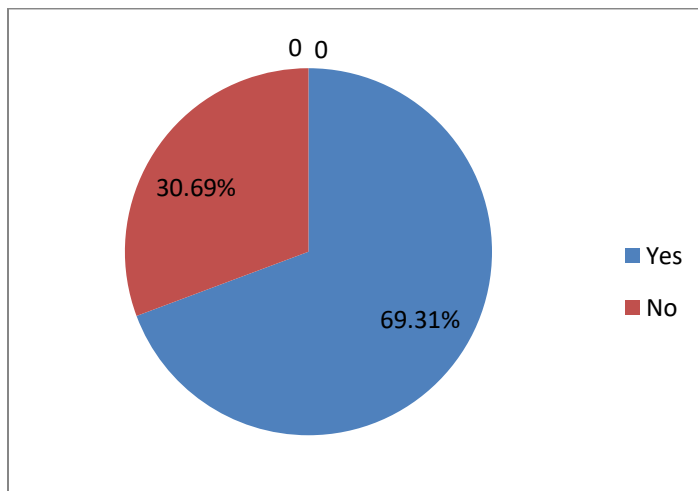

2. Do you have the opinion that the college strive for the academic excellence of the students?