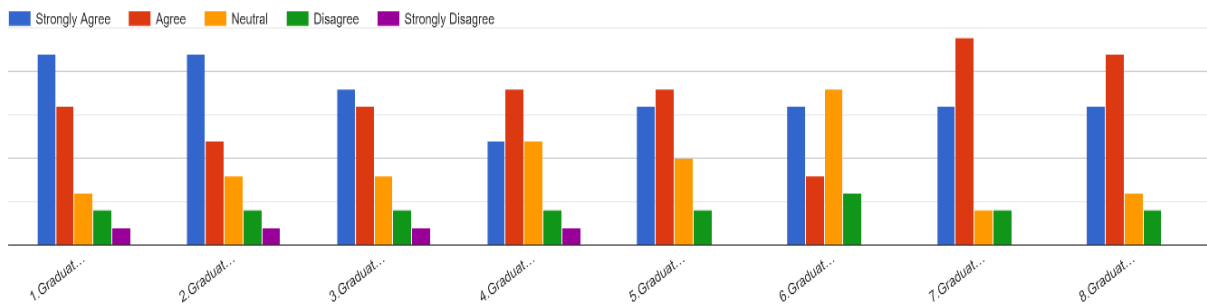

SREE NARAYANA GURU COLLEGE, CHELANNUR

FEEDBACK FROM EMPLOYERS ON THE COMPETENCY OF THEIR EMPLOYEES WHO WERE ONCE THE STUDENTS OF OUR COLLEGE

2021-22

Feedback from employers were collected based on the following attributes using Google form

1. Students from SreeNarayana Guru College Chelannur have good communication skills.
2. Students from SreeNarayana Guru College Chelannur have good technical skills.
3. Students from SreeNarayana Guru College Chelannur have good behavioral skills.
4. Students from SreeNarayana Guru College Chelannur have good managerial skills.
5. Students from SreeNarayana Guru College Chelannur have good leadership quality.
6. Students from SreeNarayana Guru College Chelannur are well updated in their subject knowledge.
7. Students from SreeNarayana Guru College Chelannur have high moral values.
8. Students from SreeNarayana Guru College Chelannur have high professional ethics.

Tick any one of the following response (Strongly Agree to Strongly Disagree) for the given attributes

Principal
Sree Narayana Guru College
Chelannur, Kozhikode-673 616